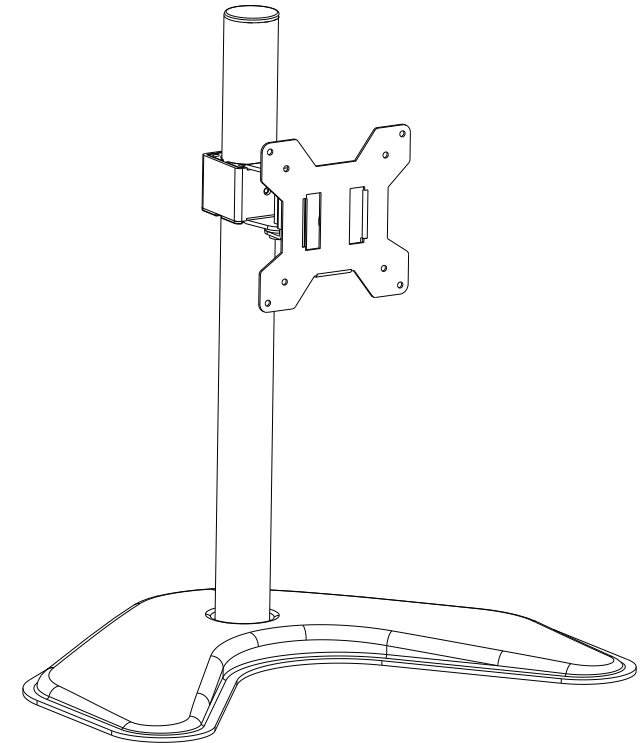

SUPORTE MONITOR AJUSTÁVEL 10" A 32" - PRETO - 079-0075

Manual de Instruções

SUPORTE MONITOR AJUSTÁVEL 10" A 32" - PRETO - 079-0075

EN Read the entire instruction manual before you start installation and assembly. If you have any questions regarding any of the instructions or warnings, please contact your local distributor for assistance.

IMPORTANT: Ensure that you have received all parts according to the component checklist prior to installation. If any parts are missing or faulty, telephone your local distributor for a replacement.

ES Lea todo el manual de instrucciones antes de comenzar la instalación y ensamble de la unidad. Si tiene alguna inquietud con respecto a las instrucciones o advertencias, comuníquese con su distribuidor local.

IMPORTANTE: Asegúrese de que haya recibido todas las piezas según la lista de verificación de componentes para la instalación. Si falta alguna de las partes, o está dañada, comuníquese con su distribuidor.

PT Leia todo o manual de instruções antes de iniciar a instalação e montagem. Se você tiver alguma dúvida sobre quaisquer uma das instruções ou avisos, por favor, entre em contato com o seu distribuidor local para assistência.

IMPORTANTE: Assegure-se que você recebeu todas as peças, de acordo com a lista de componentes, antes da instalação. Se alguma peça estiver faltando ou é defeituosa, contate o seu distribuidor local para substituição.

MOD.: PX-DTME32S1