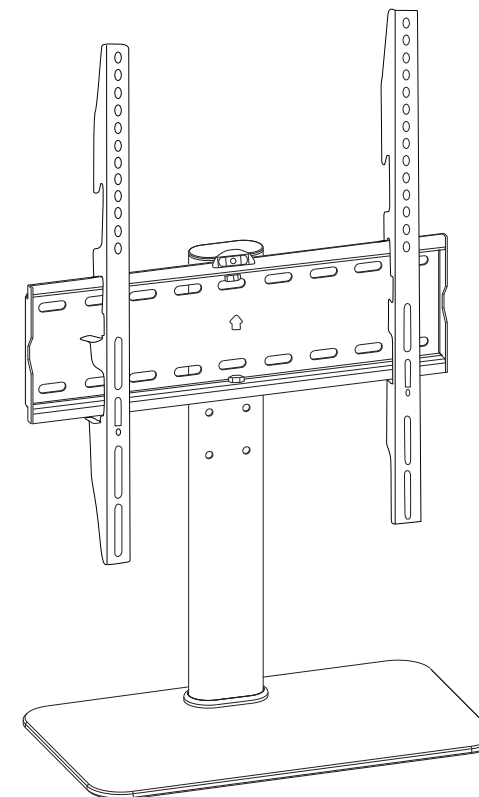

Manual de Instruções

SUPORTE DE MESA PARA TV/MONITOR 26" A 65" - PRETO - 079-0071

SUPORTE DE MESA PARA TV/MONITOR 26" A 65" - PRETO - 079-0071

EN Read the entire instruction manual before you start installation and assembly. If you have any questions regarding any of the instructions or warnings, please contact your local distributor for assistance.

IMPORTANT: Ensure that you have received all parts according to the component checklist prior to installation. If any parts are missing or faulty, telephone your local distributor for a replacement.

ES Lea todo el manual de instrucciones antes de comenzar la instalación y ensamble de la unidad. Si tiene alguna inquietud con respecto a las instrucciones o advertencias, comuníquese con su distribuidor local.

IMPORTANTE: Asegúrese de que haya recibido todas las piezas según la lista de verificación de componentes para la instalación. Si falta alguna de las partes, o está dañada, comuníquese con su distribuidor.

PT Leia todo o manual de instruções antes de iniciar a instalação e montagem. Se você tiver alguma dúvida sobre quaisquer uma das instruções ou avisos, por favor, entre em contato com o seu distribuidor local para assistência.

IMPORTANTE: Assegure-se que você recebeu todas as peças, de acordo com a lista de componentes, antes da instalação. Se alguma peça estiver faltando ou é defeituosa, contate o seu distribuidor local para substituição.

MOD.: PX-TTS44OFM