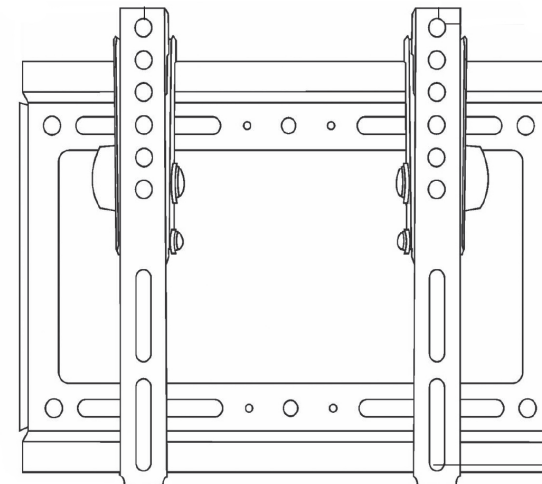

Manual de Instruções

SUPORTE TV FIXO TRILHO INCLINÁVEL 12" A 43" - PRETO - 079-0066

SUPORTE TV FIXO TRILHO INCLINÁVEL 12" A 43" - PRETO - 079-0066

EN Read the entire instruction manual before you start installation and assembly. If you have any questions regarding any of the instructions or warnings, please contact your local distributor for assistance.

IMPORTANT: Ensure that you have received all parts according to the component checklist prior to installation. If any parts are missing or faulty, telephone your local distributor for a replacement.

ES Lea todo el manual de instrucciones antes de comenzar la instalación y ensamble de la unidad. Si tiene alguna inquietud con respecto a las instrucciones o advertencias, comuníquese con su distribuidor local.

IMPORTANTE: Asegúrese de que haya recibido todas las piezas según la lista de verificación de componentes para la instalación. Si falta alguna de las partes, o está dañada, comuníquese con su distribuidor.

PT Leia todo o manual de instruções antes de iniciar a instalação e montagem. Se você tiver alguma dúvida sobre quaisquer uma das instruções ou avisos, por favor, entre em contato com o seu distribuidor local para assistência.

IMPORTANTE: Assegure-se que você recebeu todas as peças, de acordo com a lista de componentes, antes da instalação. Se alguma peça estiver faltando ou é defeituosa, contate o seu distribuidor local para substituição.

MOD.: PX-FT20