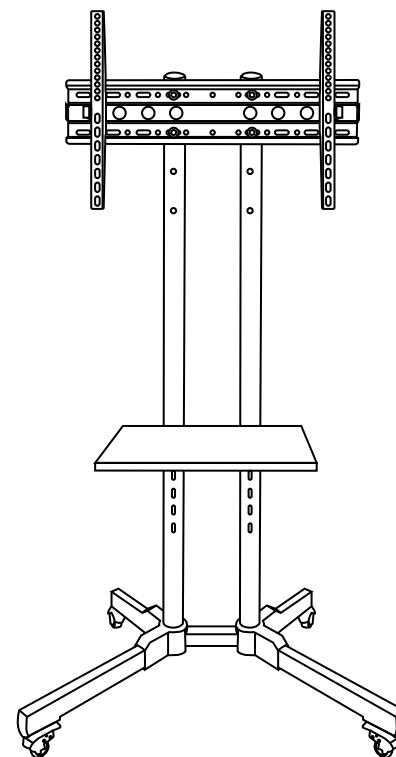

SUPORTE DE CHÃO/PEDESTAL PARA TV MONITOR DE 32" A 70" - PRETO - 079-0056

SUPORTE DE CHÃO/PEDESTAL PARA TV MONITOR DE 32" A 70" - PRETO - 079-0056

EN Read the entire instruction manual before you start installation and assembly. If you have any questions regarding any of the instructions or warnings, please contact your local distributor for assistance.

ES Lea todo el manual de instrucciones antes de comenzar la instalación y ensamble de la unidad. Si tiene alguna inquietud con respecto a las instrucciones o advertencias, comuníquese con su distribuidor local.

PT Leia todo o manual de instruções antes de iniciar a instalação e montagem. Se você tiver alguma dúvida sobre quaisquer uma das instruções ou avisos, por favor, entre em contato com o seu distribuidor local para assistência.

MOD.: PX-37

Capacidade
45 kg

Inclinação
30°

Padrão VESA

KIT COMPLETO
Parafusos, porcas, arruelas e chaves (allen e boca)

5 Anos de Garantia