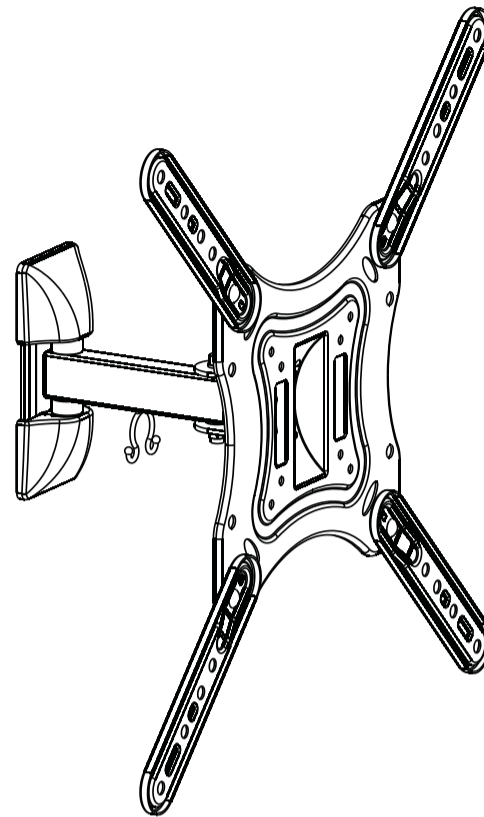

SUORTE ARTICULADO TV

LCD/LED 23"A 55" - PRETO - 079-0007

SUORTE ARTICULADO TV

LCD/LED 23"A 55" - PRETO - 079-0007

EN Read the entire instruction manual before you start installation and assembly. If you have any questions regarding any of the instructions or warnings, please contact your local distributor for assistance.

ES Lea todo el manual de instrucciones antes de comenzar la instalación y ensamble de la unidad. Si tiene alguna inquietud con respecto a las instrucciones o advertencias, comuníquese con su distribuidor local.

PT Leia todo o manual de instruções antes de iniciar a instalação e montagem. Se você tiver alguma dúvida sobre quaisquer uma das instruções ou avisos, por favor, entre em contato com o seu distribuidor local para assistência.

Mod: PX-04

VESA
furação padrão VESA

5
anos de garantia

30
suporta até 30 quilos